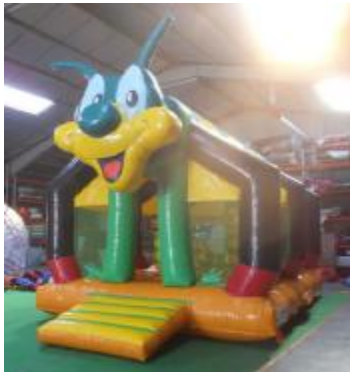

STOCK BOING :

Disco Bouncer

5m50 x 5m50

Cube Ball Pond

3m70 x 4m65 x 2m85

Giraffe Bouncer with roof - MINI

4m10 x 3m

prijs/prix : 1840 €

Bambi bouncer with roof - MAXI

5m65 x 4m60

Bambi bouncer with roof - MAXI

5m65 x 4m60

Bee Bugs Bouncer with wings and obstacles

6m80 x 4m x 4m95

Stanley Bugs Bouncer with obstacles

6m80 x 4m x 4m95

River Waved Slide

13m50 x 5m70 x 6m80

Punch'm Off Extreme (4 balls)

diam. 6m x 4m

Bungee Rodeo Game

5m x 5m

Rock'n Ball'n'ce

diam. 9m