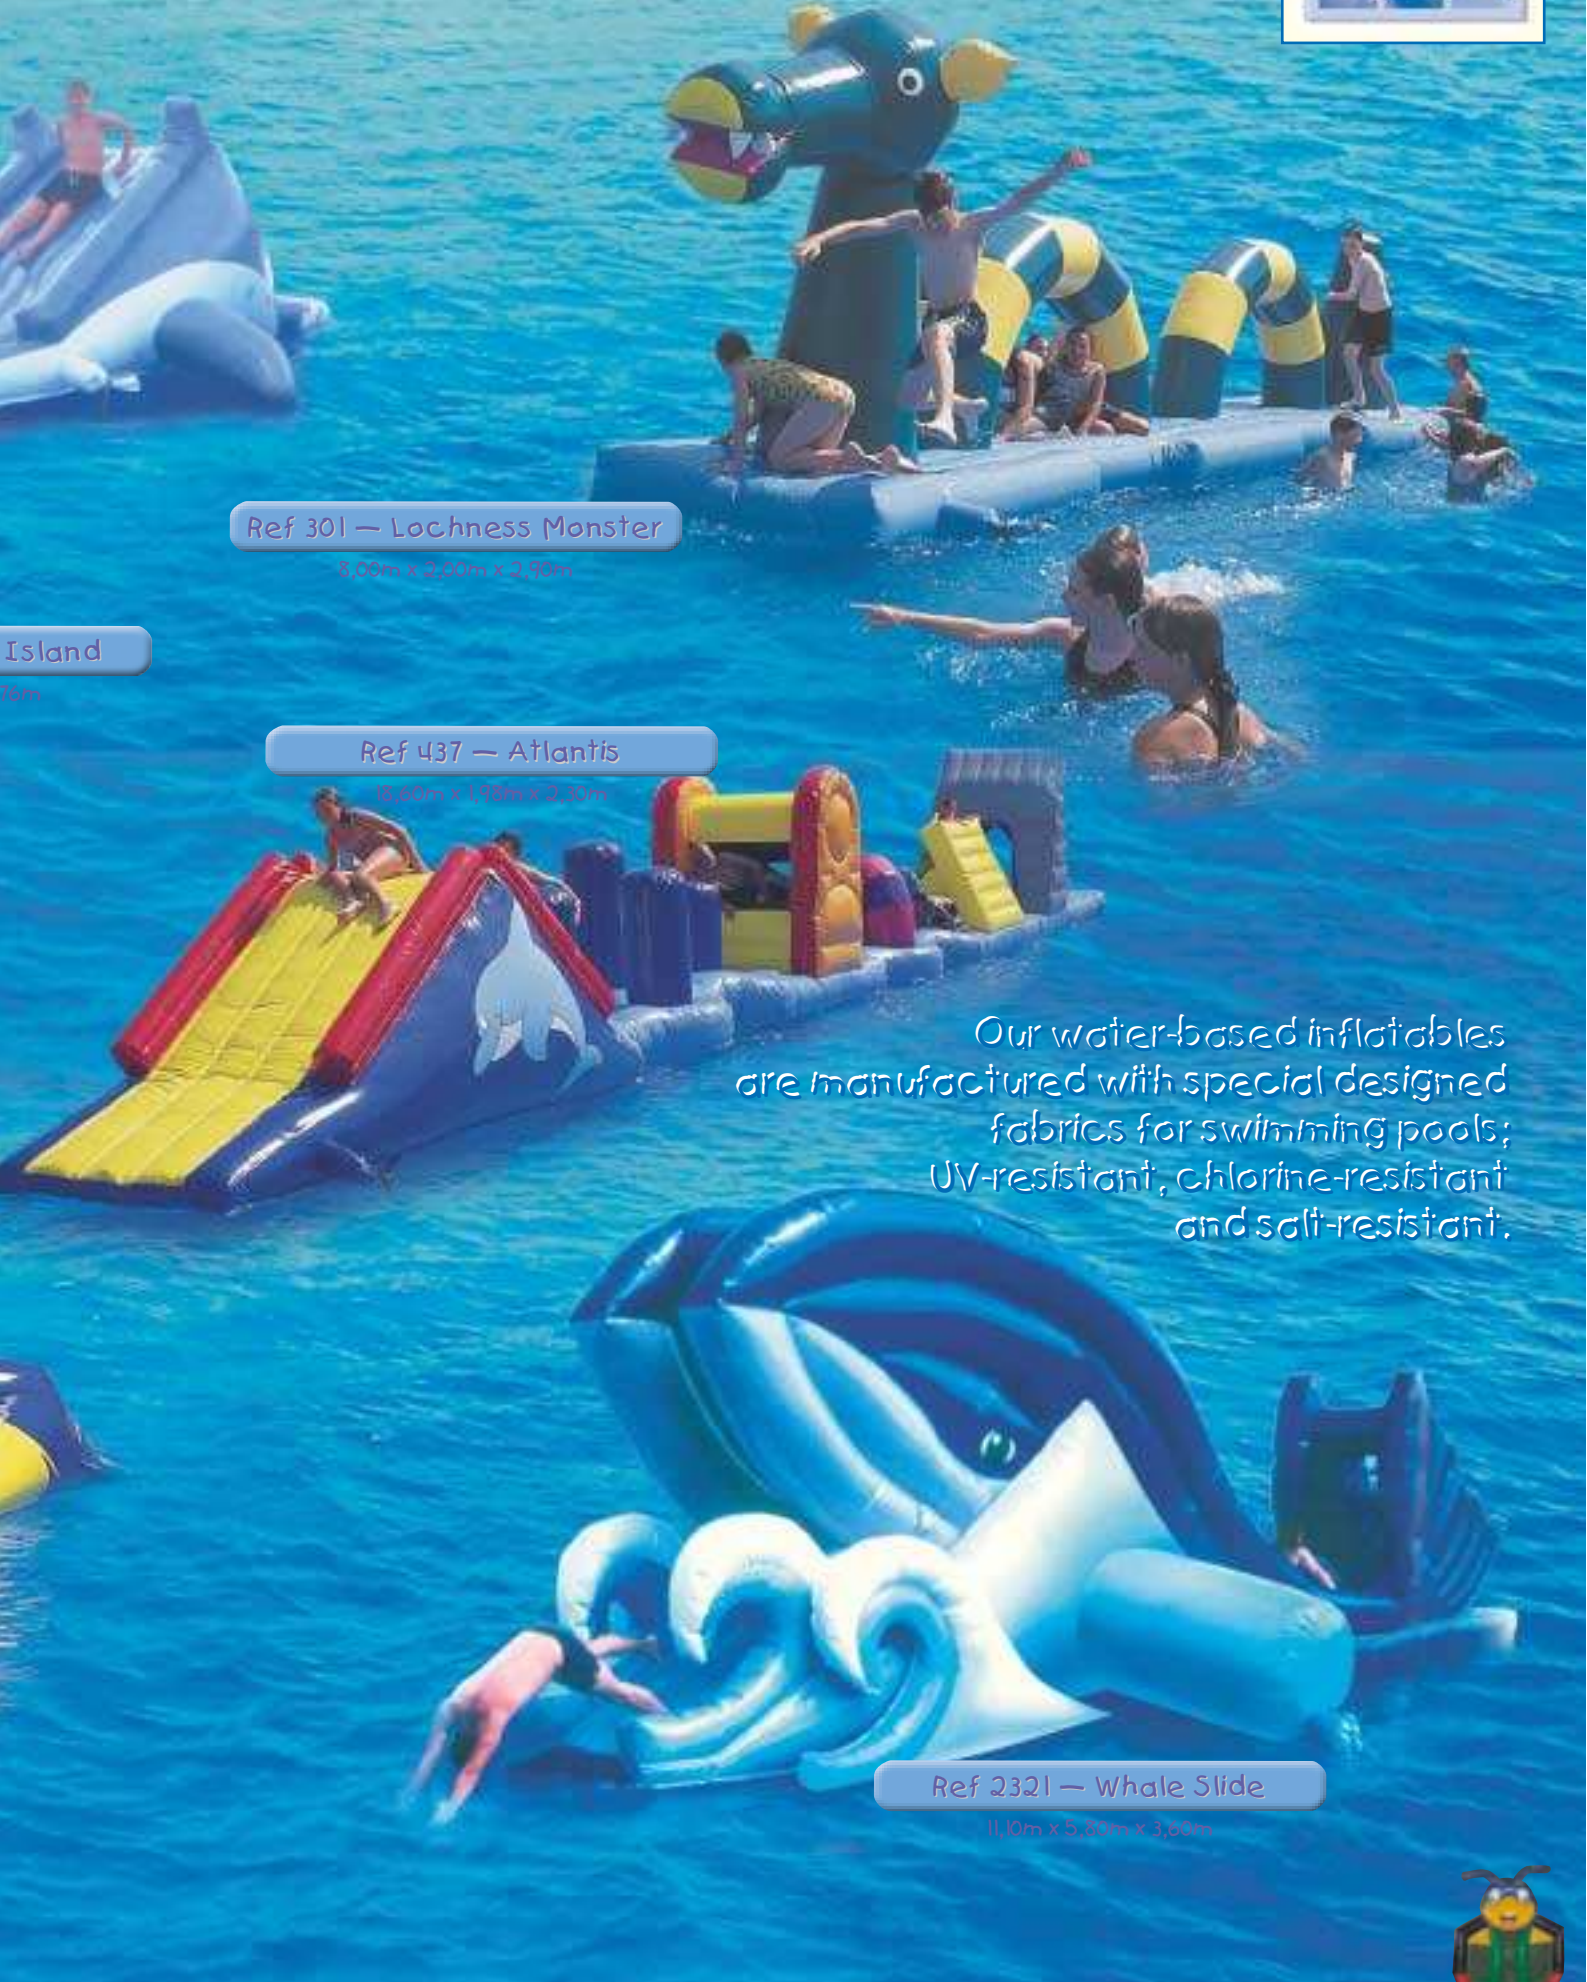

Making a splash

Ref 12 – Monster

16,10m x 3,50m x 2,

Ref 11 – Rainbow Island

16,20m x 1,70m x 1,5m

Ref 301 — Lochness Monster

8,00m x 2,00m x 2,90m

Island

7,6m

Ref 437 — Atlantis

10,60m x 1,90m x 2,30m

Our water-based inflatables are manufactured with special designed fabrics for swimming pools; UV-resistant, chlorine-resistant and salt-resistant.

Ref 2321 — Whale Slide